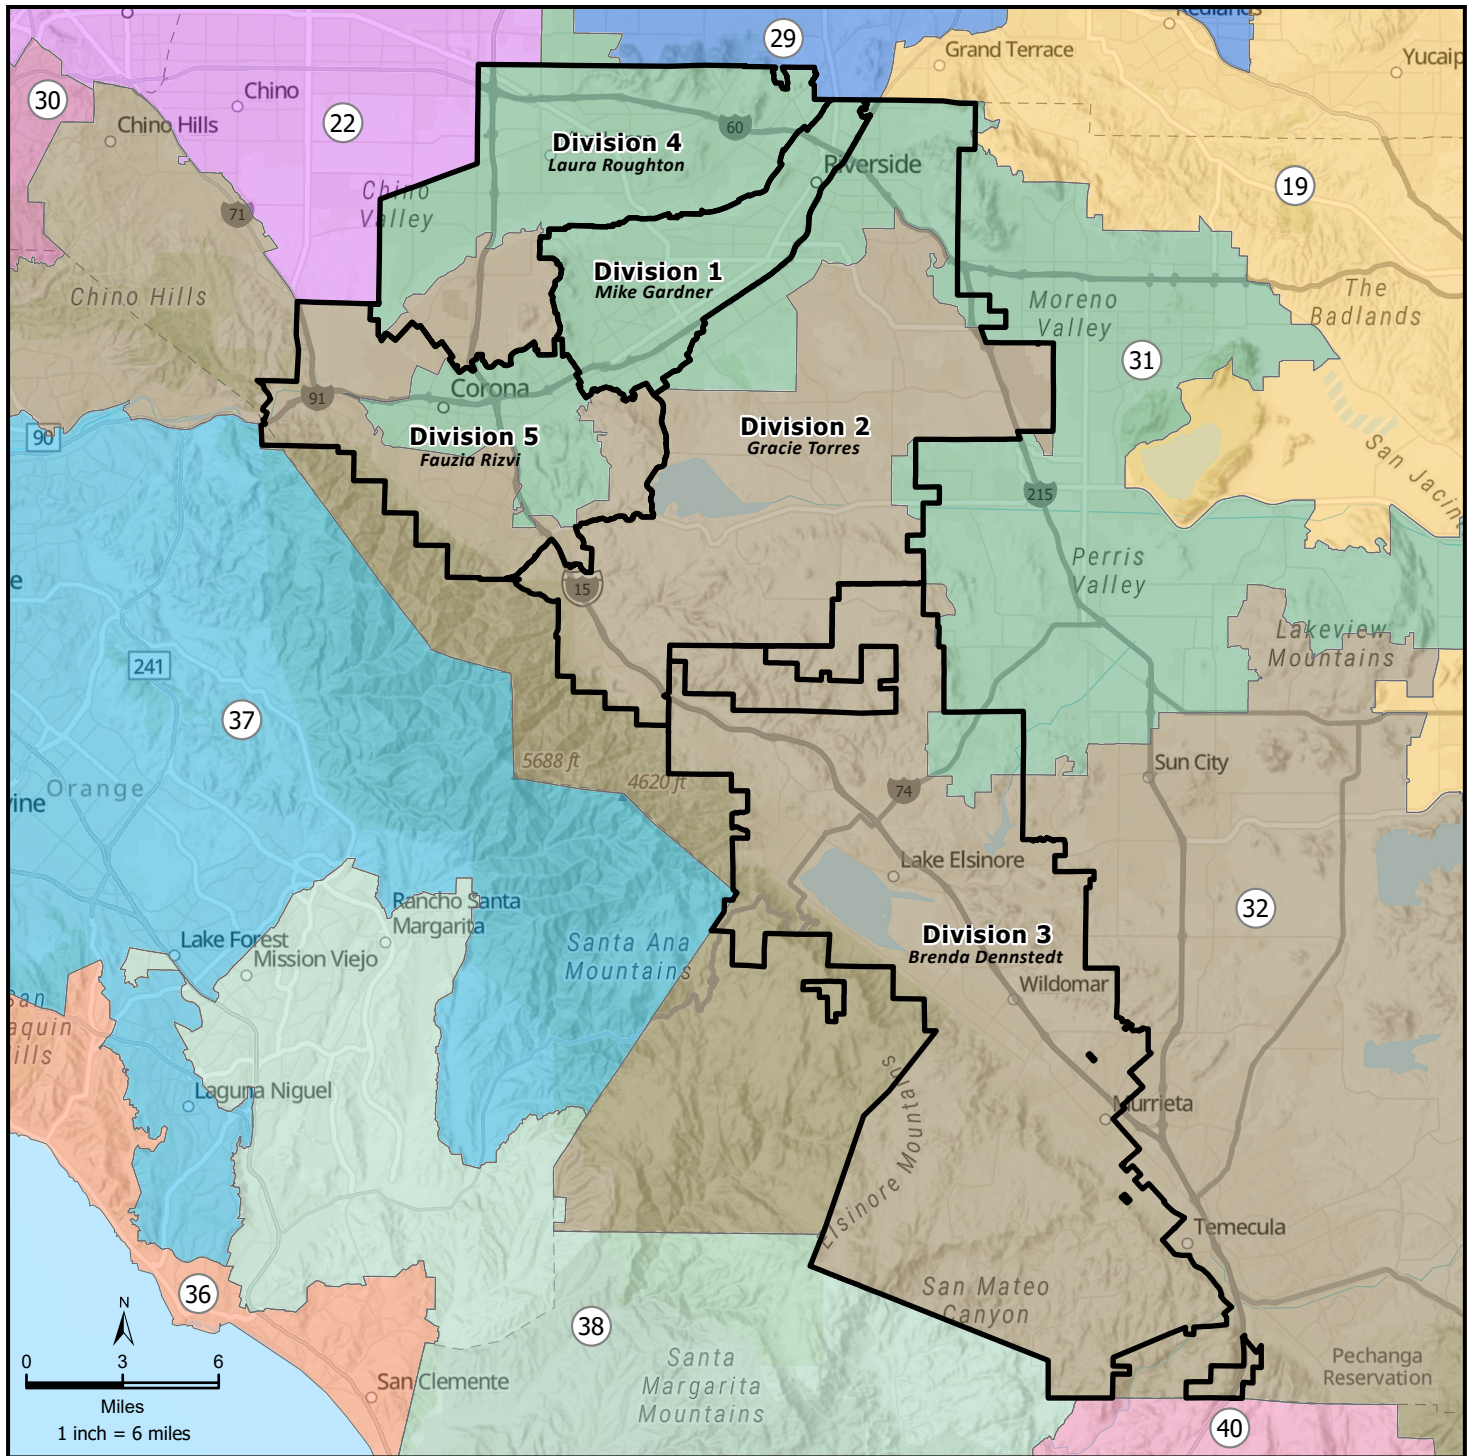

Western Water Directorial Boundaries and the California State Senate Districts

Locator-Map