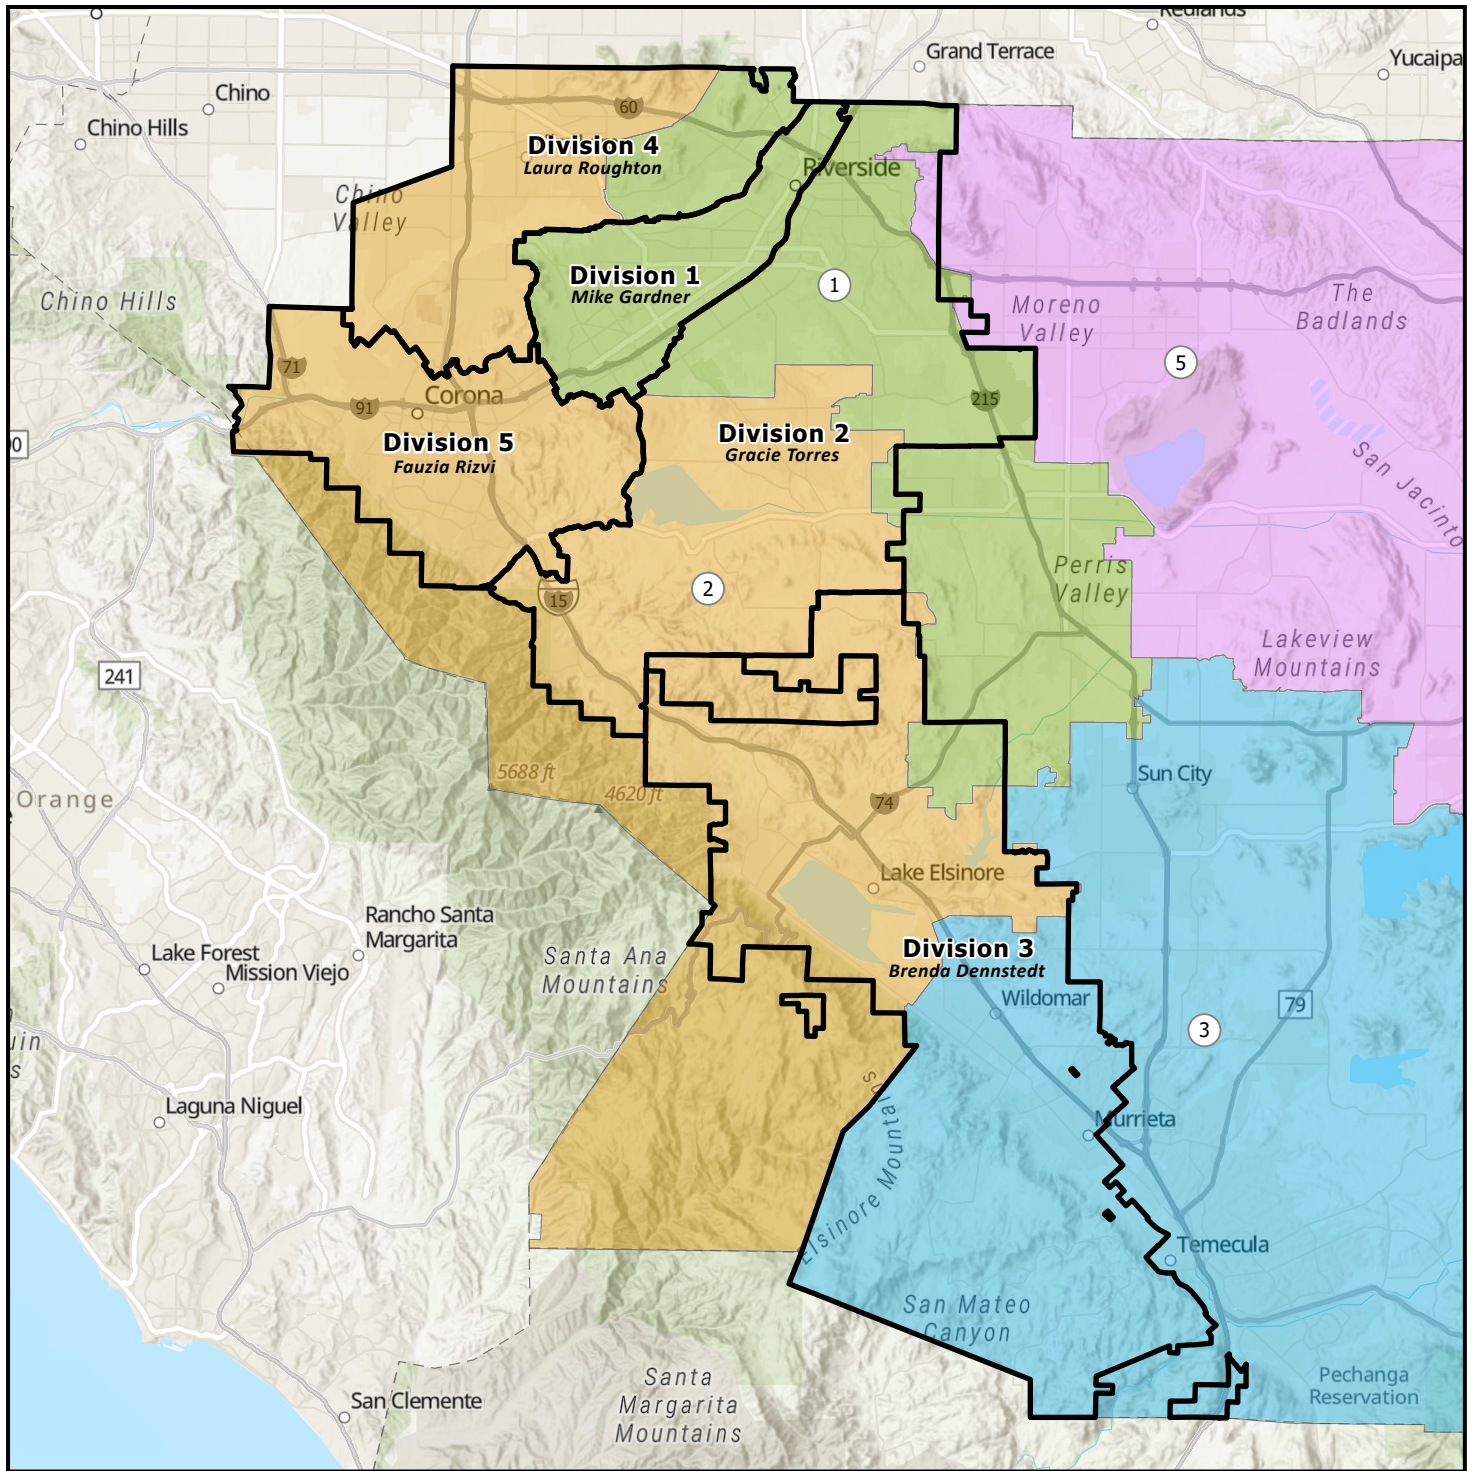

Western Water Directorial Boundaries and the Riverside County Supervisorial Districts

Locator-Map