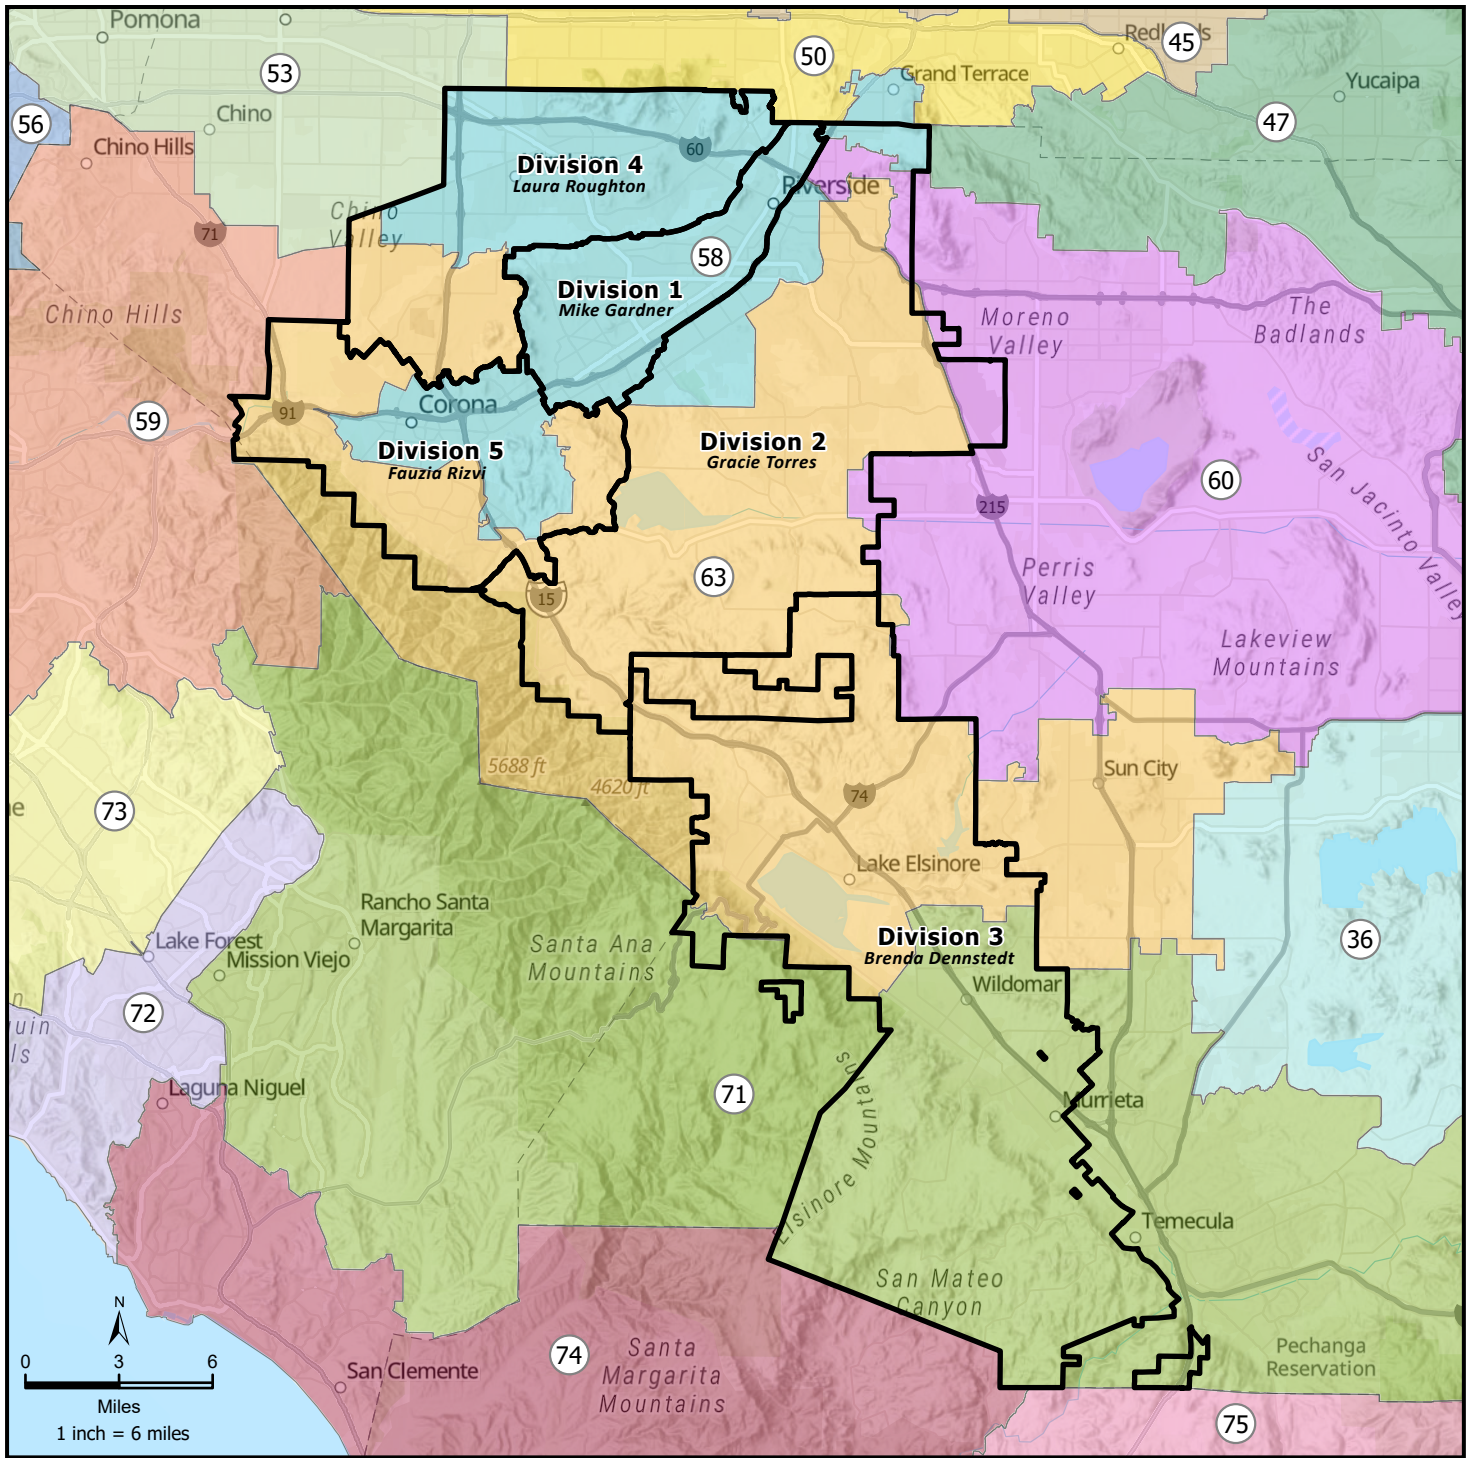

Western Water Directorial Boundaries and the California State Assembly Districts

CA STATE ASSEMBLY DISTRICTS		
36- Eduardo Garcia	56- Lisa Calderon	71- Kate A. Sanchez
45- James Ramos	58- Sabrina Cervantes	72- Diane Dixon
47- Greg Wallis	59- Phillip Chen	73- Cottie Patrie-Norris
50- Eloise Gomez Reyes	60- Dr. Corey Jackson	74- Laurie Davies
53- Freddie Rodriguez	63- Bill Essayli	75- Marie Waldron

Western Municipal Water District Directorial Boundaries

Date Saved: 6/19/2023 1:46 PM